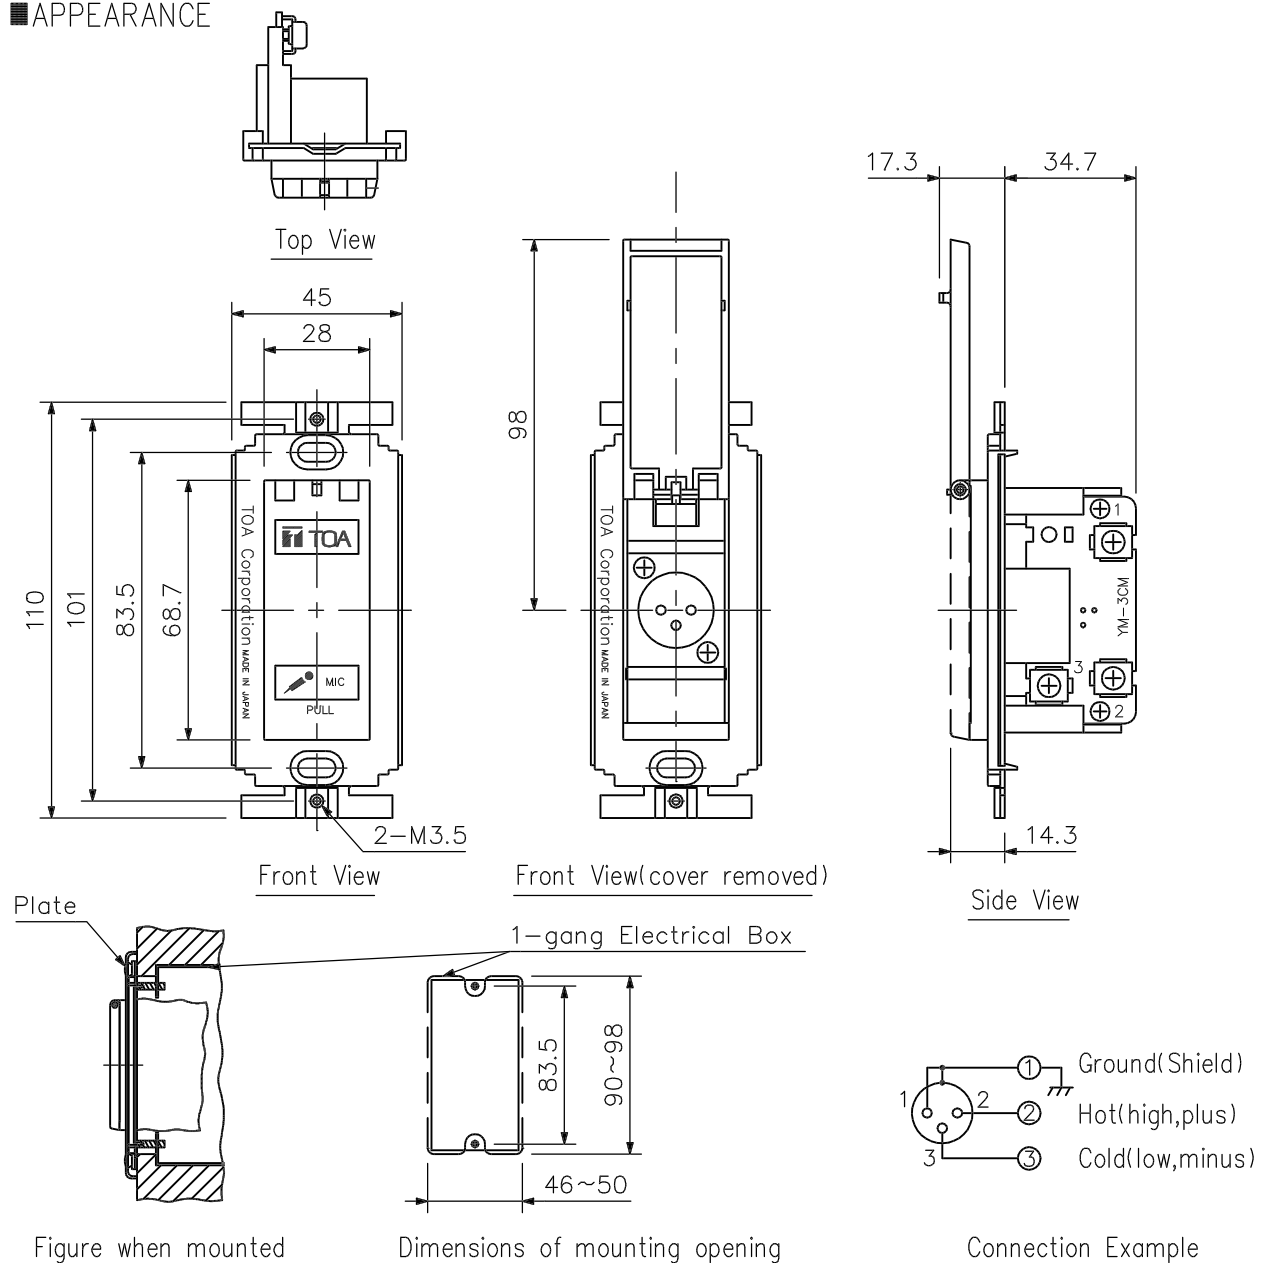

■SPECIFICATIONS

Connector	XLM-3-32PCH-R
Current Capacity	3 A (AC)
Usable Cable	Microphone vinyl cable with sectional area of 0.75 ~ 2.0 mm ²
Usable Plate	YP-1AF
Usable Plug	XLR-3-11C
Finish	Cover : ABS resin (off white) Frame : Steel plate (t=1.2)
Dimensions	45 (W) × 110 (H) × 52 (D) mm
Weight	95 g
Accessory	Screw M4 × 35.....2

※When routing a power or speaker line and a microphone line through the same electric box, provide a barrier between the two for insulation.

※For cables with sectional area of under 0.75 mm², fold back their cores to increase the sectional area before making a connection.

■APPEARANCE

Figure when mounted

Dimensions of mounting opening

Connection Example

If the opening is too small or too large, the YM-3CM cannot be mounted in the wall. Be sure to make an opening with dimensions given above when mounting.

UNIT:mm SCALE:1/2